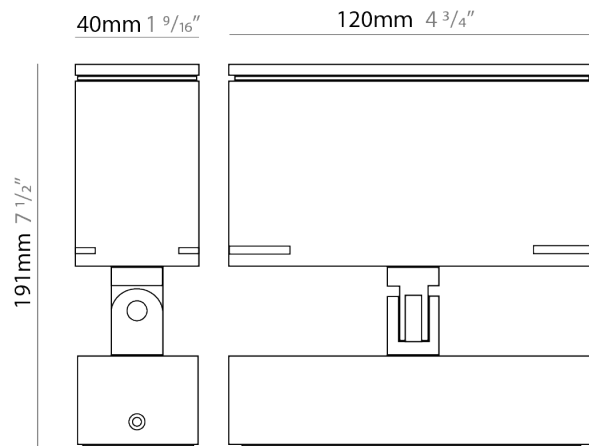

TARGET SURFACE

E9F232- _____ - _____
base number   Finish   Lens
                         Options   Options

1. To build a product code in our configurator select the specify button on the base model # product page
2. To build a manual product code on this datasheet choose from the options listed below in blue font and add the suffix to the base model #

GENERAL

Series: Target
Brand: Platek
Division: Exterior
Mounting Type: Surface
Mounting Location: Above Ground
Subcategory: Flood

PHYSICAL

Shape: Rectangle
Length (mm): 120
Length (in): 4 3/4
Width (mm): 40
Width (in): 1 9/16
Height (mm): 191
Height (in): 7 1/2
Light Distribution: Adjustable / Direct
Screws: A4 stainless steel
Diffuser: Clear tempered glass
Fixture Finish: BLK / WHI / GRY / COR / ANT / BRZ
Fixture Material: Aluminum Die Cast
Cable Details: 2000mm Cable

ELECTRICAL

Lamp Type: LED
Total Output Wattage (W): 8
Dimming: DMX
Driver Included: No
Driver Location: Remote
Driver Type: Constant Current - Universal
Driver Class: Class 2
Input Voltage (V): 120 - 277
Constant Current (MA): 700

LED

Number of LEDs: 4
Color Temperature (°K): RGBW
CRI: >80 CRI
Lamp Life (hrs): 60000
Special LEDs offerings: RGBW

OPTICAL

Optic°: 9 / 24 / 48 / ELL
Adjustability: Tilt 90°

RATINGS AND CERTIFICATIONS

Certified By: Certified for North American Standards
IP Rating: IP66
IK Rating: IK08
Bug Rating: B3 U0 G0