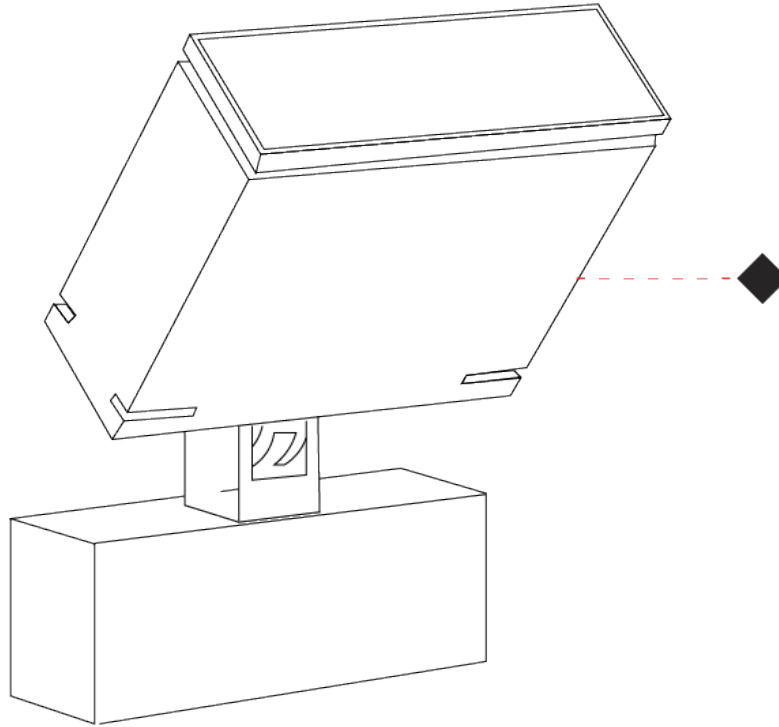

TARGET SURFACE

E9F232-

PROJECT	_____
TYPE	_____
SPECIFIER	_____
QUANTITY	_____
DATE	_____